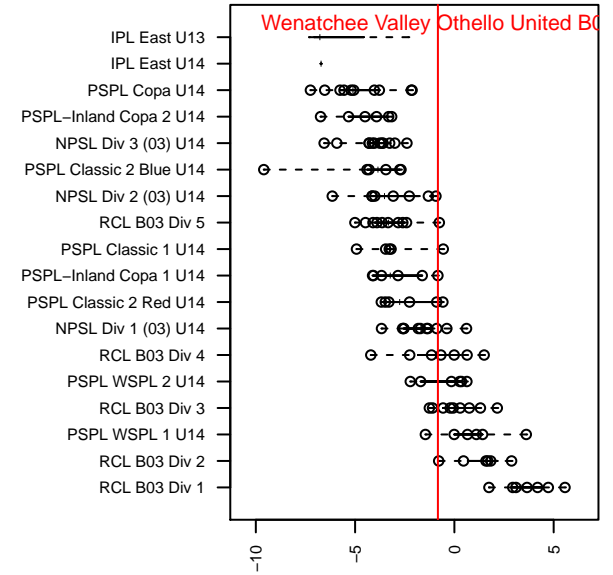

**attack and defense rating
relative to others at age
and all opponents in last 13 months**